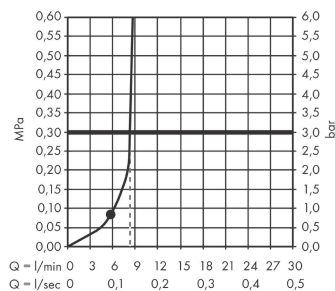

Pulsify E

Baton hand shower 100 1jet EcoSmart

Finish: **Matt Black** Article Number: **24320670**

Description

product features

- shower head size: 100 x 25 mm
- spray type: PowderRain
- maximum flow rate at 3 bar: 8 l/min
- minimum flow pressure: 0,8 bar
- with internal water conduction
- rinseable sieve insert
- connection thread G ½
- suitable for continuous flow water heaters
- EU taxonomy: max. 8 l/min - Do No Significant Harm (DNSH)

Technology

Design awards

Product image

Scale drawing

Flowchart

Pulsify E
Baton hand shower 100 1jet EcoSmart
Finish: **Matt Black** Article Number: **24320670**

Exploded Drawing

Year of production: >04/23