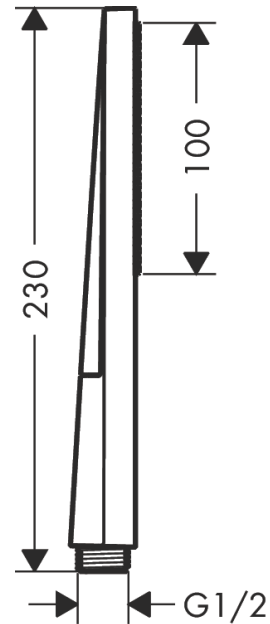

Pulsify E

Baton hand shower 100 1jet EcoSmart

Finish: **Matt Black** Article Number: **24320670**

Description

product features

- shower head size: 100 x 25 mm
- spray type: PowderRain
- maximum flow rate at 3 bar: 8 l/min
- minimum flow pressure: 0,8 bar
- with internal water conduction
- rinseable sieve insert
- connection thread G ½
- suitable for continuous flow water heaters
- EU taxonomy: max. 8 l/min - Do No Significant Harm (DNSH)

Technology

Design awards

Product image

Scale drawing

Flowchart

Pulsify E
Baton hand shower 100 1jet EcoSmart
Finish: **Matt Black** Article Number: **24320670**

Exploded Drawing

Year of production: >04/23

Pulsify E

Baton hand shower 100 1jet EcoSmart

Finish: **Matt Black** Article Number: **24320670**

Spare part list

Year of production: >04/23

Pos.	Description	Article Number	PC	PU
1	filter	92672000	2	1
2	seal	98058000	1	1